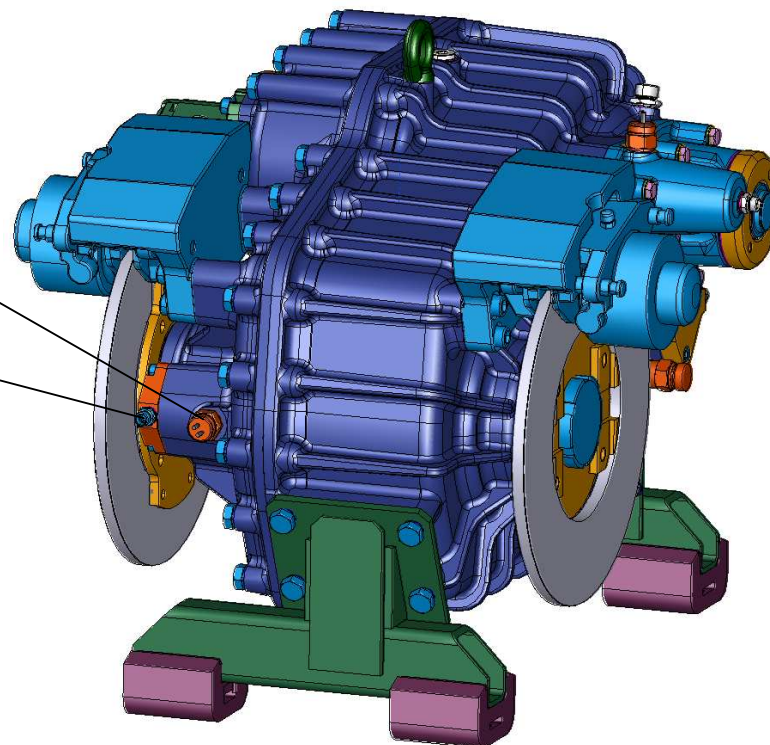

Advanced
Design
Solution

TECHNICAL SPECIFICATION TRANSFER CASE TC2004

DIFFERENTIAL
LOCK SWITCH

PORT-4 M14x1,5

Address: Lubina 462, 742 21 Koprivnice, CZECH REPUBLIC

Phone: +420 556 808 037, Fax: +420 556 808 685, vneuman@ads-cz.com, www.ads-cz.com