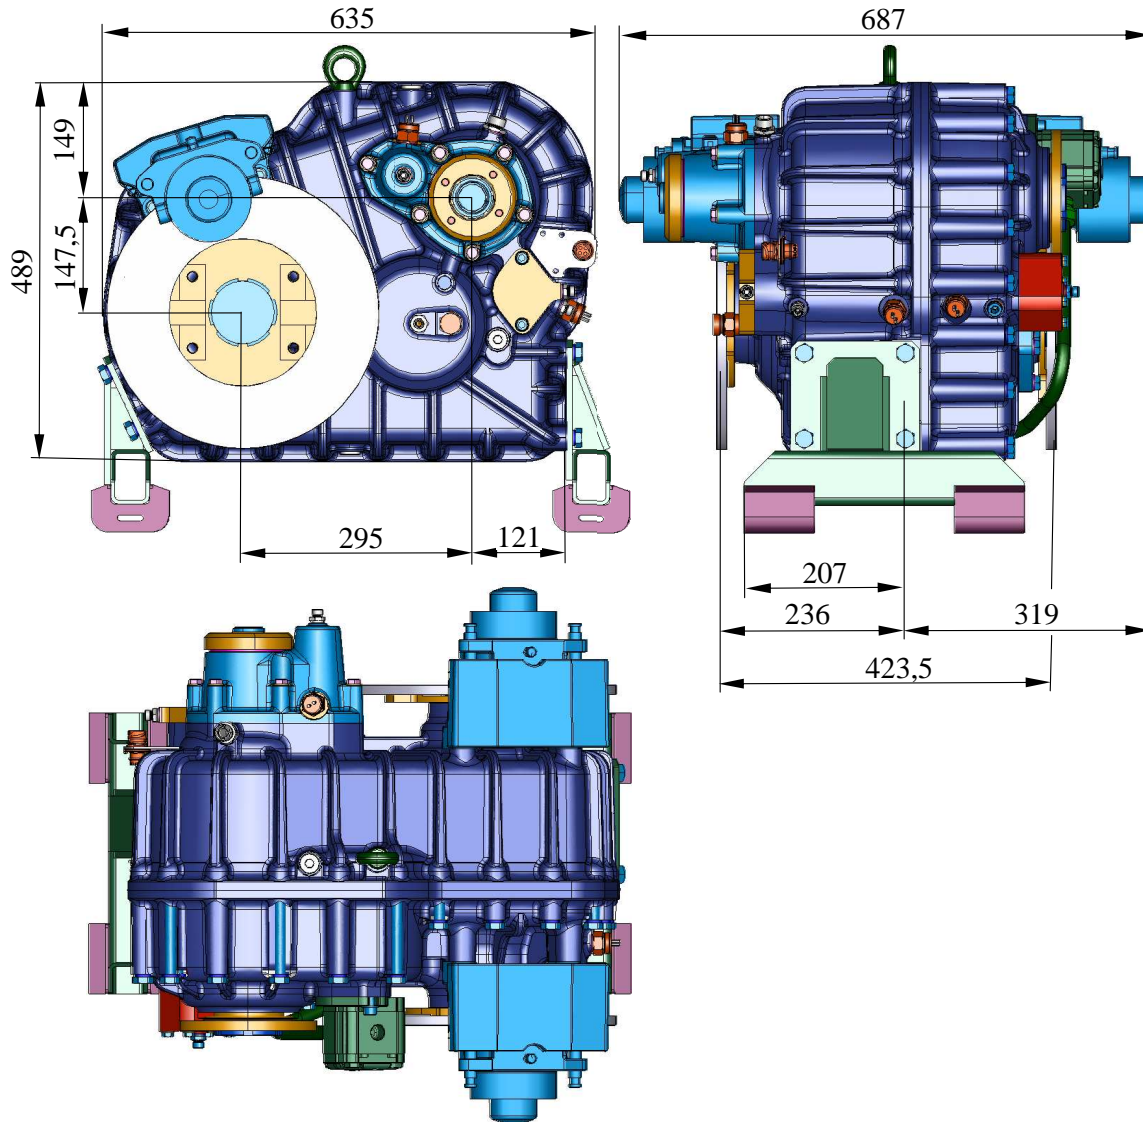

### TECHNICAL DATA

Maximum Input Torque	20 000 Nm	
Total Offset Distance	X=147.5mm Y=295mm	
High Speed Ratio	0,78	
Low Speed Ratio	1,69	
PTO Ratio	1	
Split torque differential Ratio	1:1	differential lock, electrical signal in differential lock position
Shifting –	air operated, electrical signal in high and low speed position air pressure 2,5÷8,5 bar	
Lubrication –	internal oil pump, possibility of external cooling circuit	
Oil Capacity	approx. 7,5 l	
Oil Specification	SAE 75W-90, Multi Purpose Gear Oil API-GL-5 or MIL-L-2105C or CD	
Maximum Working Temperature	130°C	
Weight (dry)	approx. 320 kg	
Parking Brakes: on Front Output Shaft, on Rear Output Shaft		

### PTO DATA

Maximum Nominal Torque	1 000 Nm
Air operated shifting, electrical signal in PTO engaged position	