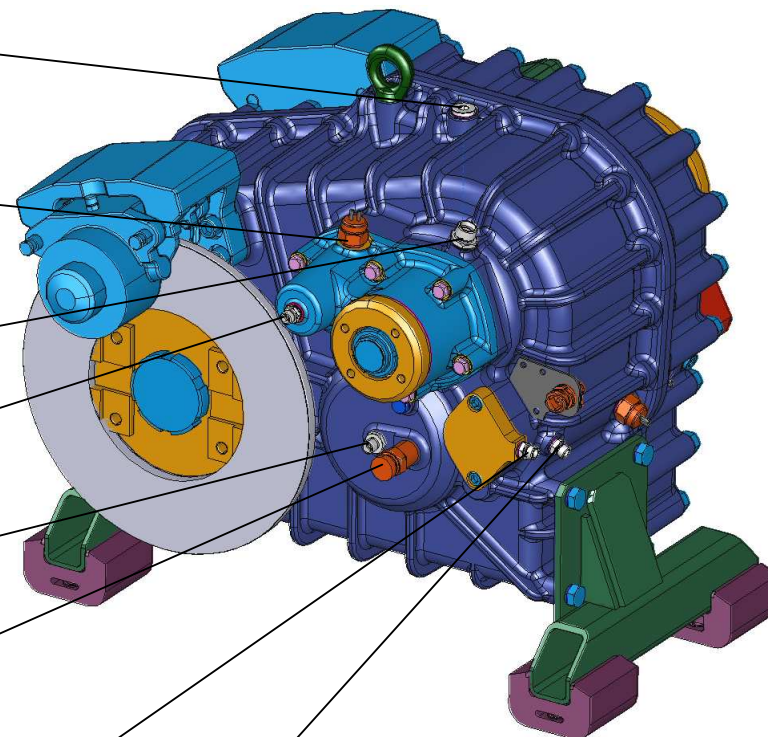

OIL INTAKE
PLUG SW10

PTO SWITCH

OIL INTAKE FROM
COOLER M22x1,5

PORT-5 M14x1,5
FOR SHIFTING PTO

BREATHER PORT
M14x1,5

SPEEDOMETER
Type 2159.20

PORT-1 M14x1,5

PORT-2 M14x1,5