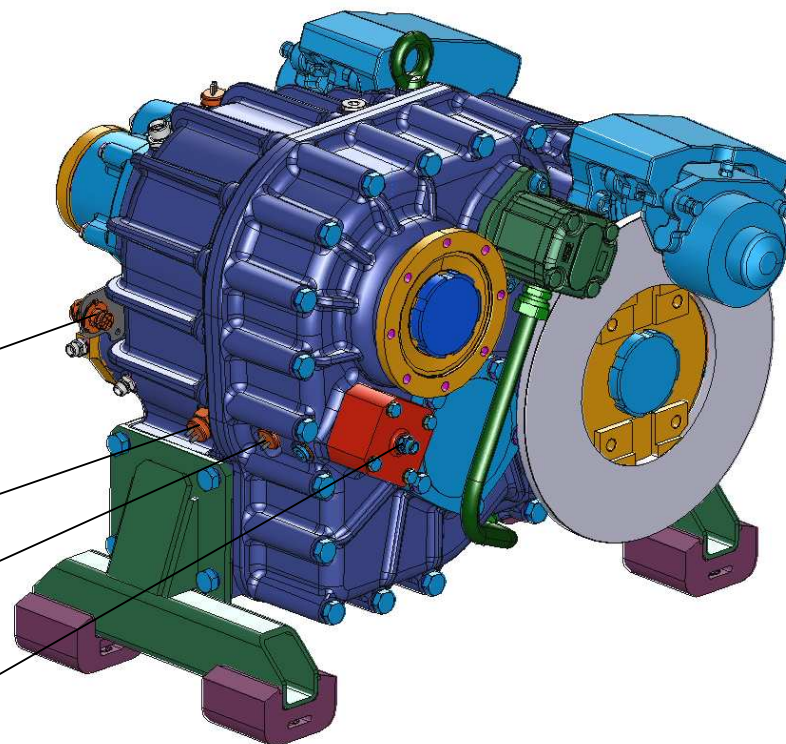

Advanced
Design
Solution

TECHNICAL SPECIFICATION TRANSFER CASE TC2004

ELETRICAL SOCKET
C-1718230

LOW SPEED
SWITCH

HIGH SPEED
SWITCH

PORT-3 M14x1,5

Address: Lubina 462, 742 21 Koprivnice, CZECH REPUBLIC

Phone: +420 556 808 037, Fax: +420 556 808 685, vneuman@ads-cz.com, www.ads-cz.com